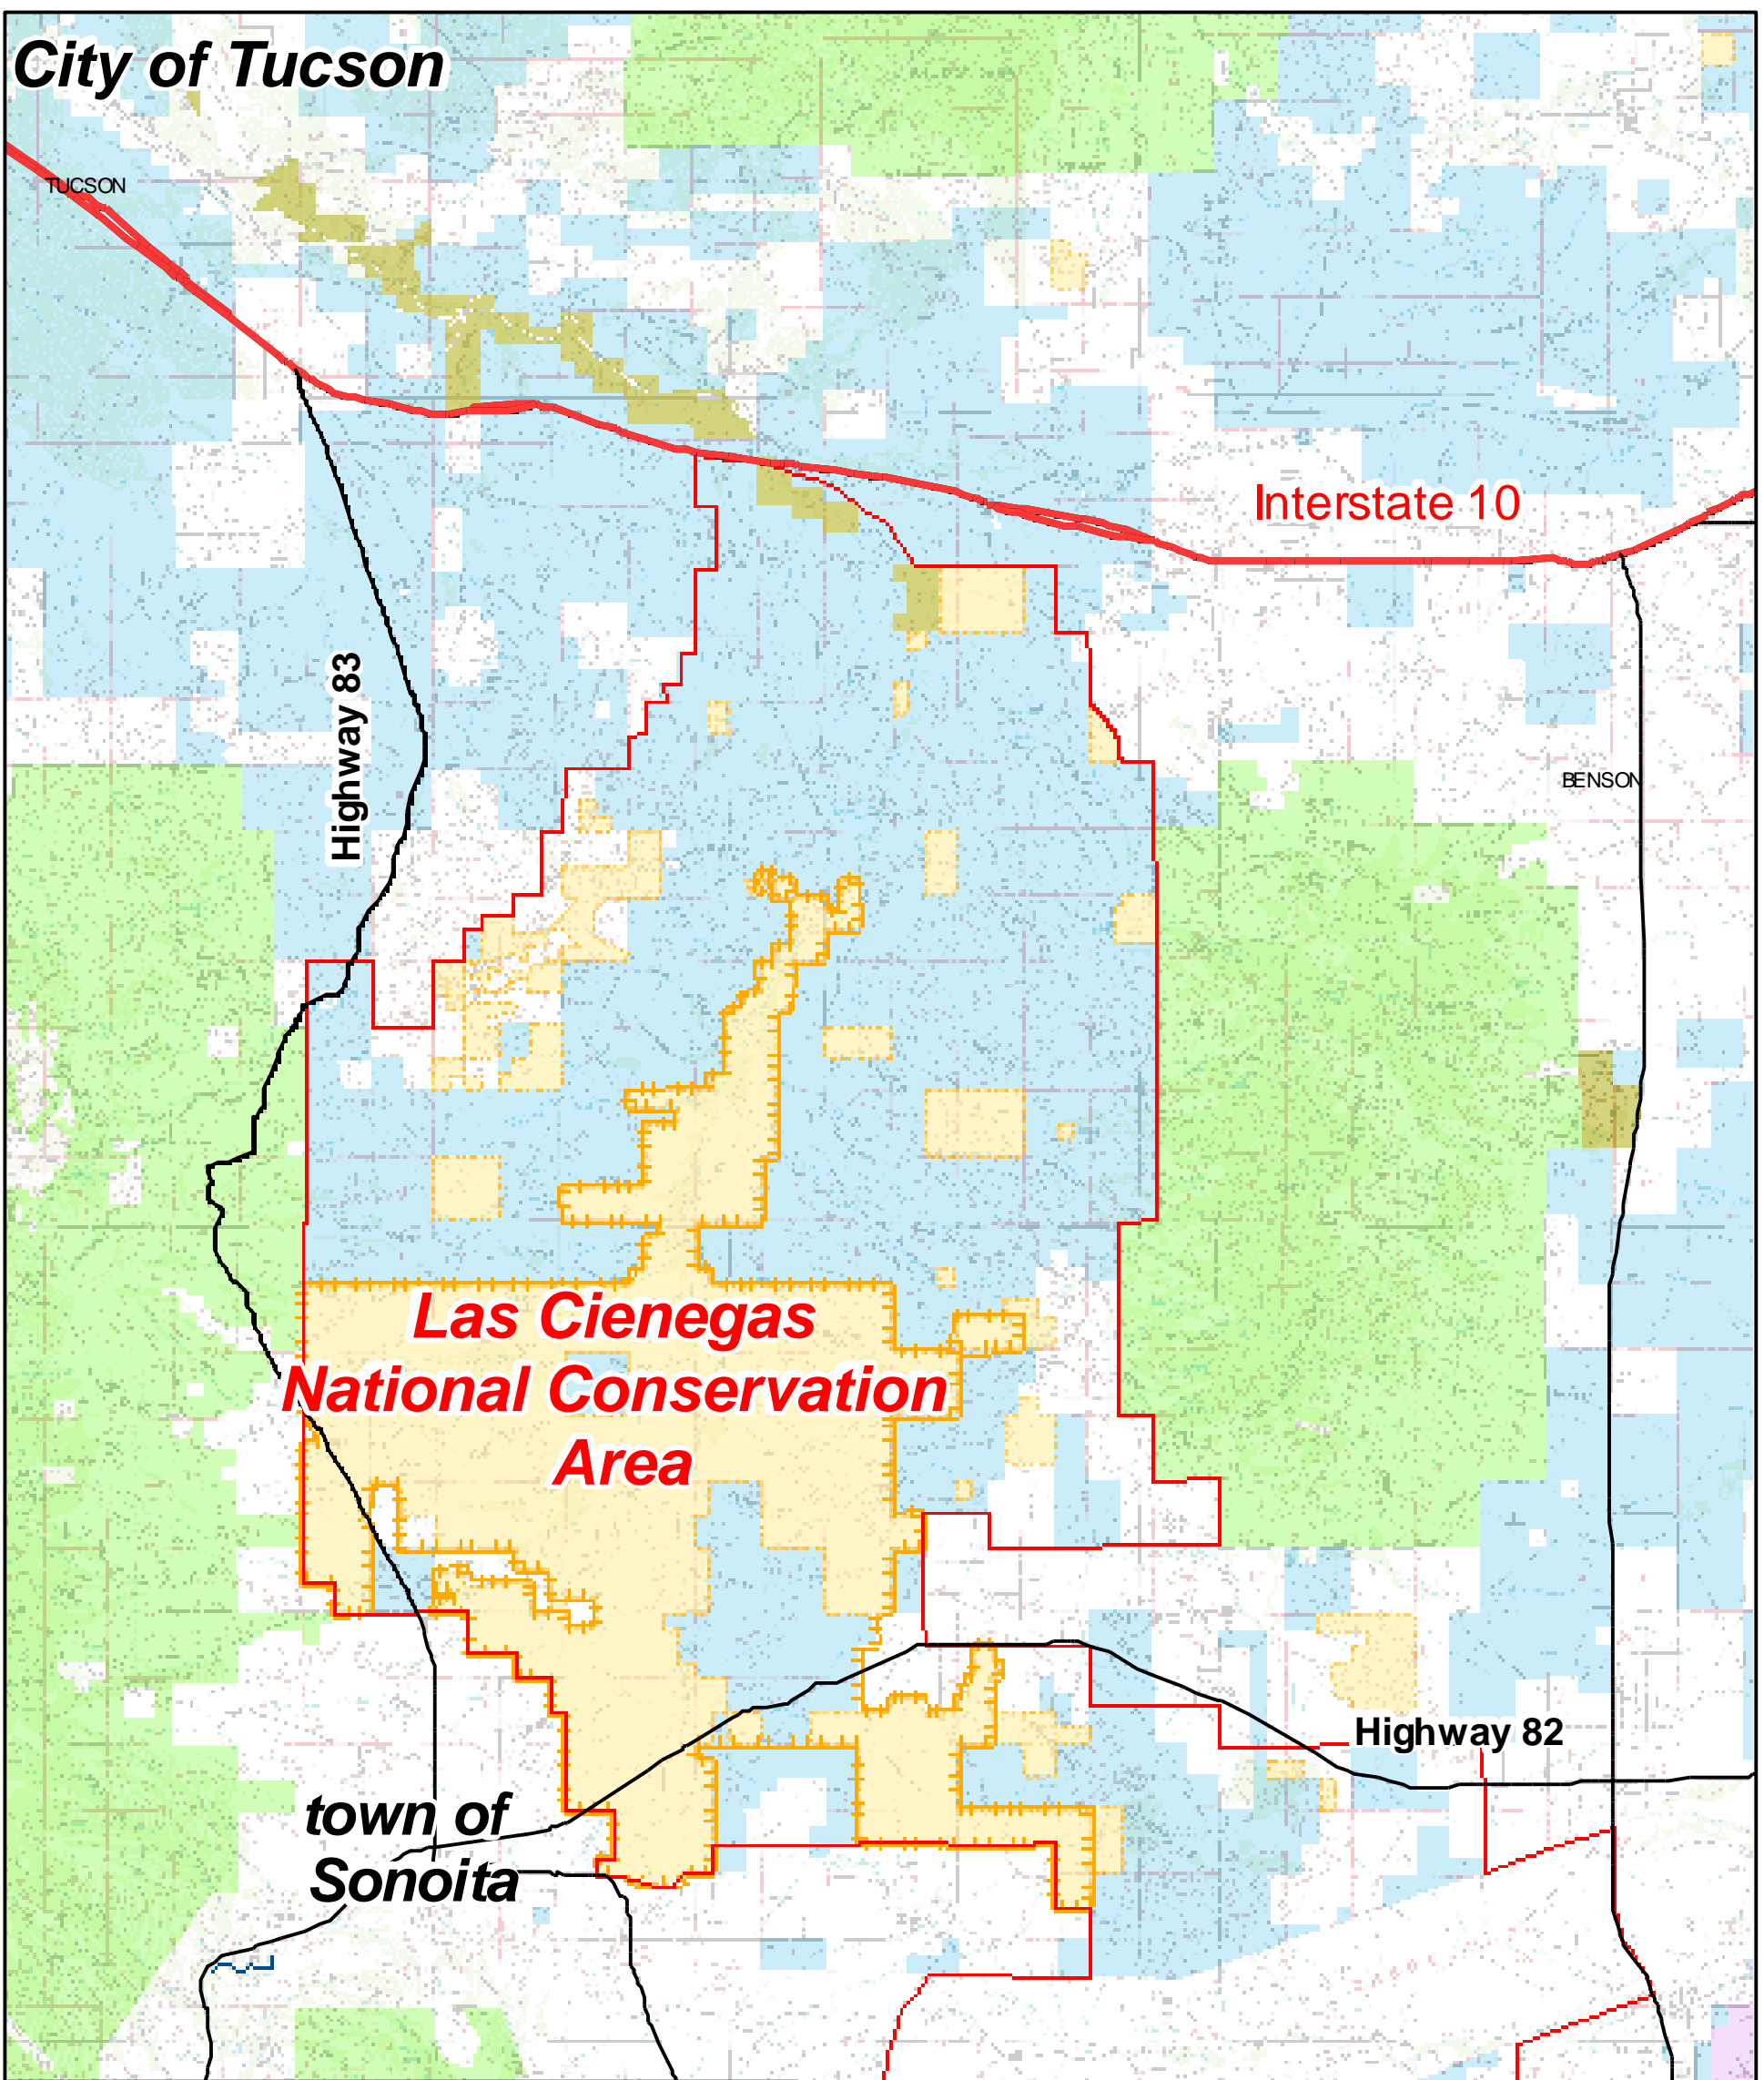

City of Tucson

Las Cienegas National Conservation Area

*town of
Sonoita*

Interstate 10

Highway 83

BENSON

Highway 82

-  Las Cienegas Planning Area Boundary
-  BLM
-  USFS
-  Private
-  State Trust
-  Local or State Parks
-  Military

Map prepared April 2009 by Gita Boder
The Nature Conservancy in Arizona

The Nature
Conservancy 

Protect the nature. Preserve life.